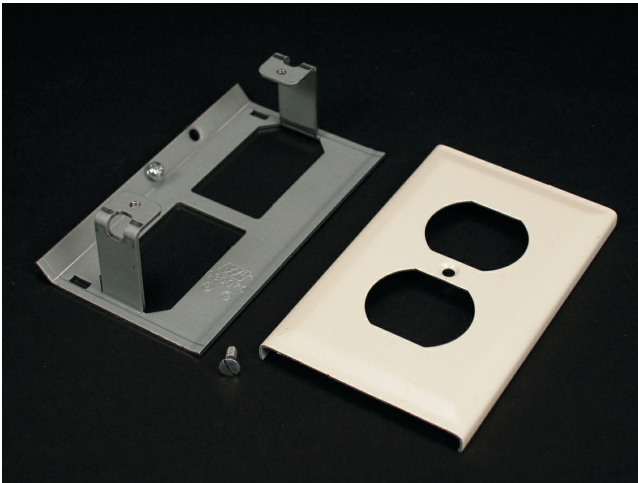

Wiremold
Wiremold 3000 Series Duplex Receptacle Cover, Gray
Part No. G3043BE

The Wiremold 3000 Series Steel Raceway provides wiring capacities for small to medium size installations. Power or data/communication devices can be wired into the raceway for a flush appearance satisfying both aesthetic and functional requirements. The 3000 Series Steel Raceway is ideally suited for wiring applications in frequently changing environments such as labs, hospitals and other industrial applications.

Features & Benefits

For installing commercially available 15A and 20A duplex receptacles. G3007C Device Bracket included. Accepts 106 Frame.

Specifications

General Info

Product Line	Wiremold	Color	Gray
UPC Number	786776088700	Country Of Origin	United States
Application Sector	Commercial	Standard	cULus Listed Surface Metal Raceway: File E41751: Guide RJPR
Type	Raceway		

Dimensions

Product Width US	2.75 in	Product Weight US	0.35 lb
Product Volume US	18.56 cu in	Product Depth US	1.5 in
Product Height US	4.5 in		

Additional Information

RoHS Compliant	Yes	Product Environmental Profile	Yes
----------------	-----	-------------------------------	-----