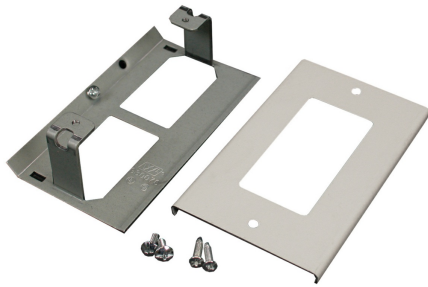

Wiremold
3000 Rectangular Decorator Receptacle Cover Fitting
Part No. G3048R

Installs commercially available 15A and 20A rectangular receptacles into 3000 Series Raceway. G3007C Device Bracket included. NOTE: Certified to Canadian Safety Standards for sale in Canada. When ordering these products, change the "V" color prefix to "CV" or the "G" color prefix to "CG" to denote the Canadian versions.

Features & Benefits

Installs commercially available 15A and 20A rectangular receptacles into 3000 Series Raceway. G3007C Device Bracket included.

NOTE: Certified to Canadian Safety Standards for sale in Canada. When ordering these products, change the "V" color prefix to "CV" or the "G" color prefix to "CG" to denote the Canadian versions.

Specifications

General Info

Product Line	Wiremold	Color	Gray
UPC Number	786776038767	Country Of Origin	United States

Application Sector	Commercial	Standard	cULus Listed Raceway:File E4376 Guide RJBT. Fittings: File E41751 Guide RJPR. Base & Blank Cover: Meets Article 386 of NEC. Meets Section 12-600 of CEC.
--------------------	------------	----------	----------------------------------------------------------------------------------------------------------------------------------------------------------------------------

Type	Raceway
------	---------

Dimensions

Product Weight US	0.35 lb	Product Length US	4.5 in
-------------------	---------	-------------------	--------

Trade Programs

USMCA	Yes
-------	-----

Additional Information