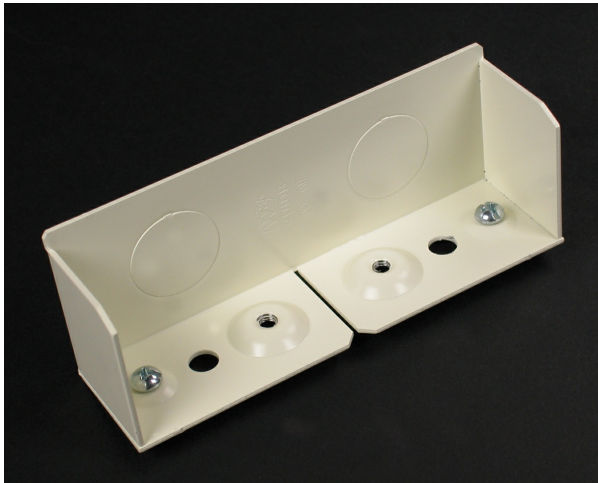

Wiremold
Wiremold 4000 Series Blank End Fitting, Gray
Part No. G4010B

The Wiremold 4000 Series Raceway is the workhorse of surface cable raceway systems. The multiple channel cable raceway can be divided for multi-service applications and is ideal for all applications requiring a large cable capacity dual service steel raceway. Commercial, institutional and industrial applications all benefit from the Wiremold 4000 Series rigid steel construction and durable Ivory ScuffCoat finish. The Wiremold 4000 Series Raceway is also ideal for municipalities that require either all steel construction or prohibit nonmetallic cable management systems.

Features & Benefits

This product meets the material restrictions of RoHS

Specifications

General Info

Product Line	Wiremold	Color	Gray
UPC Number	786776088847	Country Of Origin	United States
Application Sector	Commercial	Standard	cULus Listed Surface Metal Raceway: File E41751: Guide RJPR/RJPR7
Type	Raceway		

Dimensions

Product Width US	4.63 in	Product Weight US	0.27 lb
Product Volume US	11.18 cu in	Product Depth US	1.38 in
Product Height US	1.75 in		

Listing Agencies / 3rd Party Agencies

cULus ListingNumber	E41751	cULus Listed	Yes
---------------------	--------	--------------	-----