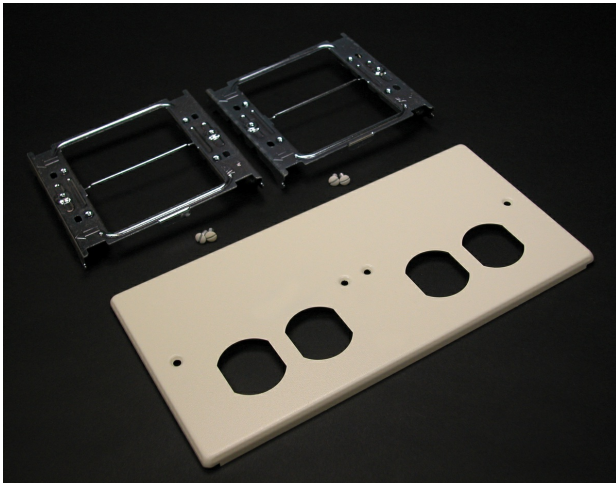

**Wiremold**  
**4047 Four-Gang Cover With Two Duplex Openings**  
Part No. G4047-2BBXX

Accepts 15A and 20A duplex receptacles and 106 style frames. Two duplex openings. NOTE: Certified to Canadian Safety Standards for sale in Canada. When ordering these products, change the "V" color prefix to "CV" or the "G" color prefix to "CG" to denote the Canadian versions.

## Features & Benefits

Accepts 15A and 20A duplex receptacles and 106 style frames. Two duplex openings. NOTE: Certified to Canadian Safety Standards for sale in Canada. When ordering these products, change the "V" color prefix to "CV" or the "G" color prefix to "CG" to denote the Canadian versions.

### Dimensions

Product Width US	4.75 in	Product Length US	9.5 in
------------------	---------	-------------------	--------