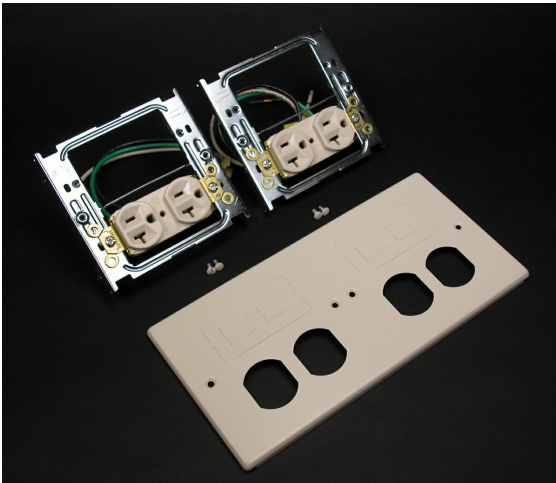

Wiremold 4047 Four-Gang Cover With Two Duplex and Two Modular Furniture Openings Part No. G4047-2WWFF

Includes two Pass and Seymour 20A Duplex Receptacles with 12" wire leads installed on bracket. Two combination twistouts accept either modular furniture adapters or Keystone RJ45s. NOTE: Certified to Canadian Safety Standards for sale in Canada. When ordering these products, change the "V" color prefix to "CV" or the "G" color prefix to "CG" to denote the Canadian versions.

Features & Benefits

Includes two Pass and Seymour 20A Duplex Receptacles with 12" wire leads installed on bracket. Two combination twistouts accept either modular furniture adapters or Keystone RJ45s. NOTE: Certified to Canadian Safety Standards for sale in Canada. When ordering these products, change the "V" color prefix to "CV" or the "G" color prefix to "CG" to denote the Canadian versions.

Specifications

General Info

Product Line	Wiremold	UPC Number	786776049176
Country Of Origin	United States	Application Sector	Residential/Commercial
Standard	cULus Listed Raceway: File E4376 Guide RJBT. Fittings: File E41751 Guide RJPR. Base & Blank Cover: Meets Article 386 of NEC. Meets Section 12- 600 of CEC.	Type	Raceway