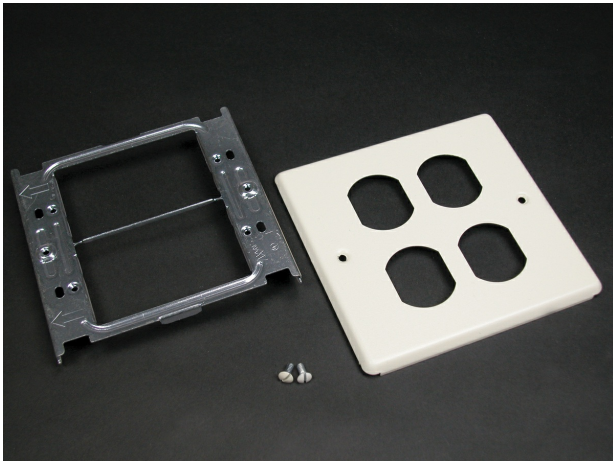

Wiremold
Wiremold 4047 Series Two-Gang Cover Two Duplex Receptacles Fitting, Gray
Part No. G4047BB

The Wiremold 4000 Series Raceway is the workhorse of surface cable raceway systems. The multiple channel cable raceway can be divided for multi-service applications and is ideal for all applications requiring a large cable capacity dual service steel raceway. Commercial, institutional and industrial applications all benefit from the Wiremold 4000 Series rigid steel construction and durable Ivory ScuffCoat finish. The Wiremold 4000 Series Raceway is also ideal for municipalities that require either all steel construction or prohibit nonmetallic cable management systems.

Features & Benefits

This product meets the material restrictions of RoHS

Specifications

General Info

Product Line	Wiremold	Color	Gray
UPC Number	786776041071	Country Of Origin	United States
Application Sector	Commercial	Standard	cULus Listed Surface Metal Raceway: File E41751: Guide RJPR
Type	Raceway		

Dimensions

Product Width US	4.75 in	Product Weight US	0.34 lb
Product Volume US	17.81 cu in	Product Depth US	0.75 in
Product Height US	5.0 in		

Buy American Act Compliance

NAFTA	Yes
-------	-----

Additional Information