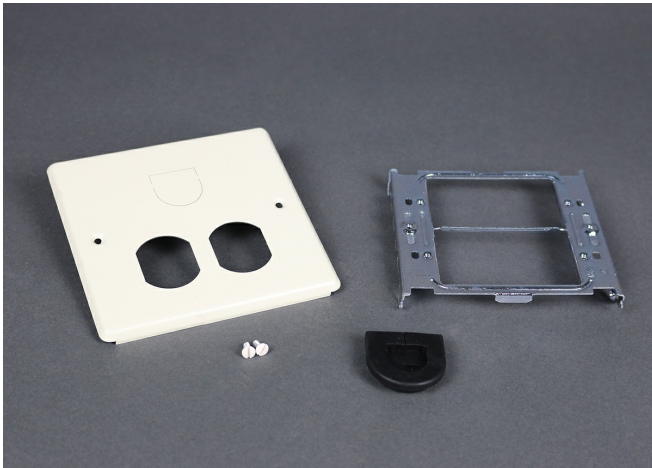

**Wiremold**  
**4047 Two-Gang Cover With Duplex Receptacle and Mouse Hole Opening**  
Part No. G4047BH

4000® Series Raceway is the work horse of surface raceway systems. 4000 Series Raceway can be divided for multi-service applications making it ideal for applications requiring a large cable capacity and dual-service requirements. Commercial, institutional, and industrial applications benefit from the rigid steel construction and durable ScuffCoat™ finish of this raceway. 4000 Series Raceway is also ideal for municipalities that have code requirements calling for all steel construction or that prohibit nonmetallic cable management systems.

## Features & Benefits

Two-gang cover with duplex receptacle opening, mouse hole twist out and grommet.