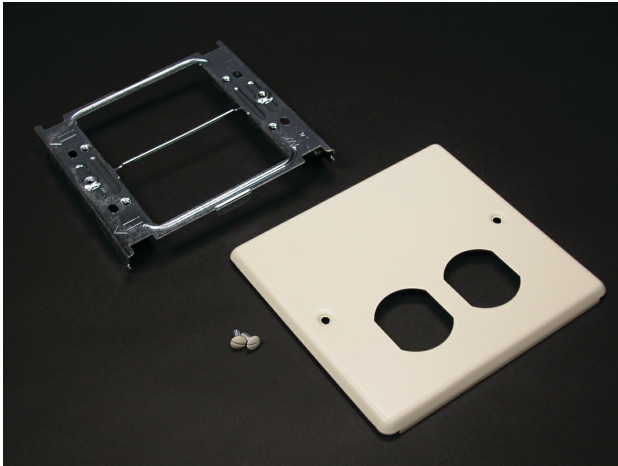

Wiremold
Wiremold 4047 Series Two-Gang Cover One Duplex Receptacle Fitting, Gray
Part No. G4047BX

The Wiremold 4000 Series Raceway is the workhorse of surface cable raceway systems. The multiple channel cable raceway can be divided for multi-service applications and is ideal for all applications requiring a large cable capacity dual service steel raceway. Commercial, institutional and industrial applications all benefit from the Wiremold 4000 Series rigid steel construction and durable Ivory ScuffCoat finish. The Wiremold 4000 Series Raceway is also ideal for municipalities that require either all steel construction or prohibit nonmetallic cable management systems.

Features & Benefits

This product meets the material restrictions of RoHS

Specifications

General Info

Product Line	Wiremold	Color	Gray
UPC Number	786776050714	Country Of Origin	United States
Application Sector	Commercial	Standard	cULus Listed Surface Metal Raceway: File E41751: Guide RJPR
Type	Raceway		

Dimensions

Product Width US	4.75 in	Product Weight US	0.38 lb
Product Volume US	17.81 cu in	Product Depth US	0.75 in
Product Height US	5.0 in		

Additional Information

RoHS Compliant	Yes	Product Environmental Profile	Yes
----------------	-----	-------------------------------	-----