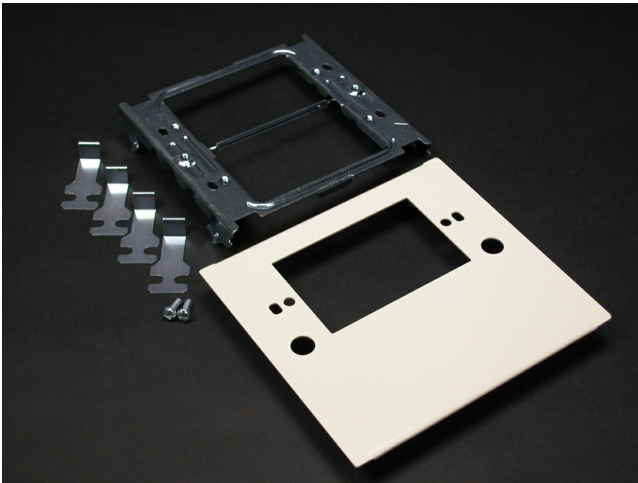

Wiremold
Wiremold 4047 Series One-Gang Device Plate Fitting, Gray
Part No. G4047C-1

The Wiremold 4000 Series Raceway is the workhorse of surface cable raceway systems. The multiple channel cable raceway can be divided for multi-service applications and is ideal for all applications requiring a large cable capacity dual service steel raceway. Commercial, institutional and industrial applications all benefit from the Wiremold 4000 Series rigid steel construction and durable Ivory ScuffCoat finish. The Wiremold 4000 Series Raceway is also ideal for municipalities that require either all steel construction or prohibit nonmetallic cable management systems.

Features & Benefits

This product meets the material restrictions of RoHS

Specifications

General Info

Product Line	Wiremold	Color	Gray
UPC Number	786776041125	Country Of Origin	United States
Application Sector	Commercial	Standard	cULus Listed Surface Metal Raceway: File E41751: Guide RJPR
Type	Raceway		

Dimensions

Product Width US	5.13 in	Product Weight US	0.34 lb
Product Volume US	18.28 cu in	Product Depth US	0.75 in
Product Height US	4.75 in		

Buy American Act Compliance

NAFTA	Yes
-------	-----

Additional Information