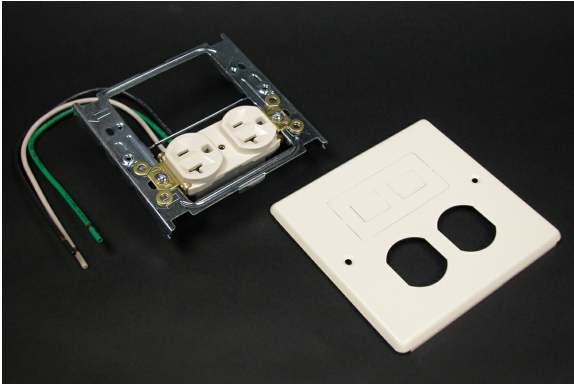

Wiremold
4047 Two-Gang Cover One Duplex Receptacle Installed One Modular Furniture Opening
Part No. G4047WF

Includes one Pass and Seymour 20A Duplex Receptacle with 12" wire leads installed on bracket. Has combination twistout that can accept either one Modular Furniture adapter or two Keystone RJ45s. NOTE: Certified to Canadian Safety Standards for sale in Canada. When ordering these products, change the "V" color prefix to "CV" or the "G" color prefix to "CG" to denote the Canadian versions.

Specifications

General Info

UPC Number	786776041996	Country Of Origin	United States
Product Line	Wiremold	Application Sector	Residential/Commercial
Type	Raceway	Standard	cULus Listed Raceway: File E4376 Guide RJBT. Fittings: File E41751 Guide RJPR. Base & Blank Cover: Meets Article 386 of NEC. Meets Section 12-600 of CEC.