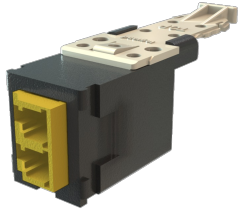

Infinium HD Fiber Module, Keyed Front Non-Keyed Rear LC Duplex (2 Fibers), HDJ Insert, Green Adapter, Black for Panel  
Part No. HDFM-HLC2CM-00

Legrand pre-polished keyed LC multimode and single-mode connectors provide the same ease of installation and high-quality performance as our line of standard LC pre-polished connectors. Up to twelve keys/colors of connectors are possible with unique physical keying configurations.

NOTE: The keyed connector and adapter colors must match, or the keying will prevent them from carrying the signal. LC Keyed connectors won't mate with standard LC adapters.

### Features & Benefits

Keyed LC adapters have the option to be keyed in the front only (user's side) or on both sides (user's and technician's) depending on the security requirements.

Keyed workstation adapter modules are available for TracJack® and High Density Jack (HDJ) style Face plates and surface mount boxes for complete system design flexibility.