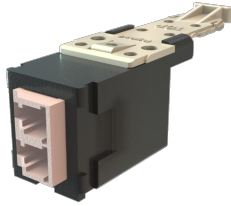

Infinium HD Fiber Module, Keyed Front Keyed Rear LC Duplex (2 Fibers), HDJ Insert, Rose Adapter Fog White for Workstation Part No. HDFM-KLC2CA-00

Legrand pre-polished keyed LC multimode and single-mode connectors provide the same ease of installation and high-quality performance as our line of standard LC pre-polished connectors. Up to twelve keys/colors of connectors are possible with unique physical keying configurations.

NOTE: The keyed connector and adapter colors must match, or the keying will prevent them from carrying the signal. LC Keyed connectors won't mate with standard LC adapters.

Features & Benefits

Keyed LC adapters have the option to be keyed in the front only (user's side) or on both sides (user's and technician's) depending on the security requirements.

Keyed workstation adapter modules are available for TracJack® and High Density Jack (HDJ) style Face plates and surface mount boxes for complete system design flexibility.

All Legrand keyed LC fiber products are engineered to be compatible with other Legrand products to provide an end-to-end, data center to desktop solution.

Specifications

General Info

Type Adapter

Technical Information

Adapter Color Rose Repeatability < 0.2dB typical change,500 matings

Adapter Front Keyed Compatibility HDJ, PHDHJU

Connector Type LC Duplex Temperature Rating 24 to +75°C