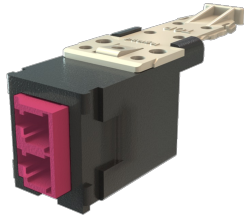

Infinium HD Fiber Module, Keyed Front Keyed Rear LC Duplex (2 Fibers), HDJ Insert, Magenta Adapter Black for Panel  
Part No. HDFM-KLC2CL-00

Legrand pre-polished keyed LC multimode and single-mode connectors provide the same ease of installation and high-quality performance as our line of standard LC pre-polished connectors. Up to twelve keys/colors of connectors are possible with unique physical keying configurations.

NOTE: The keyed connector and adapter colors must match, or the keying will prevent them from carrying the signal. LC Keyed connectors won't mate with standard LC adapters.

### Features & Benefits

Keyed LC adapters have the option to be keyed in the front only (user's side) or on both sides (user's and technician's) depending on the security requirements.

Keyed workstation adapter modules are available for TracJack® and High Density Jack (HDJ) style Face plates and surface mount boxes for complete system design flexibility.

#### Technical Information

Adapter Color Magenta Repeatability < 0.2dB typical change, 500 matings

Adapter Front Keyed Compatibility HDJ, PHDHJU

Connector Type LC Duplex Temperature Rating 23 to +75°C

Adapter Rear Keyed