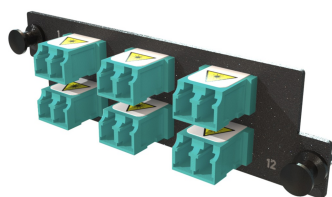

Legrand keyed LC fiber solutions provide a simple and convenient way to physically prevent the user from making an unauthorized connection by blocking access to specific optical ports, whether they are at a workstation outlet or in a telecommunications room or data center. This is particularly important for government, finance, military and other facilities where multiple networks having different security level access requirements may be co-located.

## Features & Benefits

**Unique Key and Color Options:** Up to thirteen unique keying options/colors for a wide range of network security systems, easy identification and network management.

**Various Footprint Options:** Keyed workstation adapter modules are available for TracJack® and High Density Jack (HDJ) style Face plates and surface mount boxes for complete system design flexibility.

**Keyed front or Rear:** Keyed LC adapters have the option to be keyed in the front only (user's side) or on both sides (user's and technician's) depending on the security requirements. Internal keying feature prevents tampering

### Dimensions

Product Width US	4.19 in	Product Depth US	0.66 in
Product Height US	1.24 in		