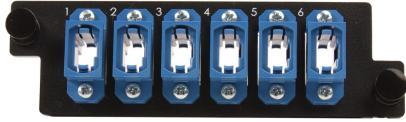

Infinium HDFP Adapter Panels offer pass through connections and front-loading access. The compact design optimizes space and features fiber port labeling for easier identification. Compatible with Infinium HD-E Rack Mount Fiber Enclosure with M4 Drawer Face.

Features & Benefits

Available in 6 & 8 MPO configurations

Aqua, Green, Gray & Beige adapter color options

Supports up to 384 fibers in a 1RU Infinium series enclosures.

Made of durable polycarbonate

Specifications

General Info

Product Line	Ortronics	Color	Blue
UPC Number	662875197935	Country Of Origin	Mexico
Application Sector	Commercial	Warranty Type	5-Year
Type	Adapter Panel		

Dimensions

Product Width US	4.19 in	Product Depth US	0.8 in
Product Height US	1.24 in		