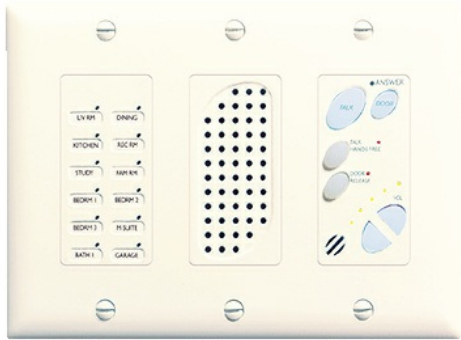

## On-Q Discontinued - Intercom Module and Main Console Unit, Ivory Part No. IC1002IV

The Broadcast Intercom System offers a simple solution for family communication. LED lights on the main console show all room activity, and a separate microphone and high-quality speaker deliver crisp, clear sound to each unit. Trimmed in a standard 3-

Page, monitor, do not disturb and hands-free reply.

Multi-level volume control.

Modern backlit keypad.

Trims with a standard triple gang decorator wall plate (included).

Power supply required. Recommend PW7725 . Bracket and Intercom Module (IC1000) included.