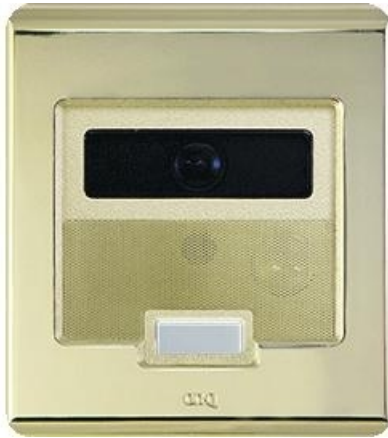

**On-Q**  
**Discontinued - Selective Call Intercom Video Door Unit, Shiny Brass**  
Part No. IC5003SB

This innovative door unit, housed in an attractive weatherproof finish, includes a wide-angle color camera for front door monitoring. When integrated with the On-Q camera system LCD, the doorbell press enables the image from the door unit camera to app

## Features & Benefits

Crisp color image also performs well in low-light conditions.

Includes up to 20 digital door tones.

As part of the Studio Collection this innovative video door unit enhances the curb appeal of any home.

Installs in a standard double gang opening with simple RJ45 plug design for easy installation and troubleshooting.