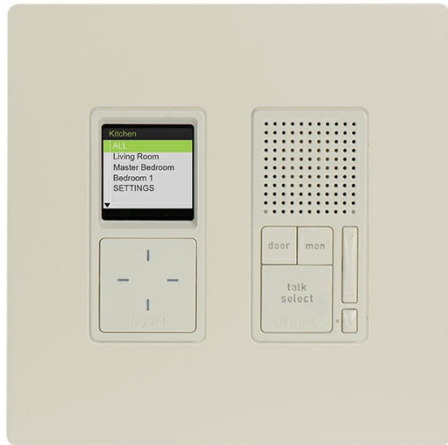

radiant Collection  
radiant® Selective Call Room Unit, Light Almond  
Part No. IC7001LA

The radiant Selective Call Intercom Room Unit delivers convenient room-to-room communication in up to 32 locations, all from an in-wall control point. The IC7001's high-resolution LCD screen and customizable room naming offer intuitive navig

## Features & Benefits

Everything you need for 4 rooms of Intercom: (4) Selective Call room units, (4) 2-gang radiant® screwless wall plates, (1) 8-location distribution module and (1) 30 watt power supply

Support for calling, hands-free replying, monitoring, do not disturb and mute

High resolution color LCD display with intuitive navigation

Custom room names for a truly personalized user experience

Room grouping and broadcast for easy calling of multiple locations at once

Hands-free Call Reply

Part of the radiant Collection

Supports three simultaneous conversations