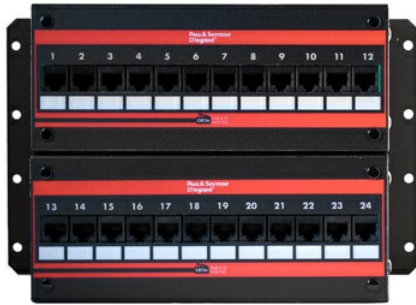

## Legrand

Cat 5e 24-Port Wall-Mount Jack Panel with Stand-Off Legs  
Part No. JP24845C5E

This high-performance patch panel meets the TIA/EIA-568-B.2 standard for connecting hardware.

### Features & Benefits

---

24-Port T568A/Universal Wiring.