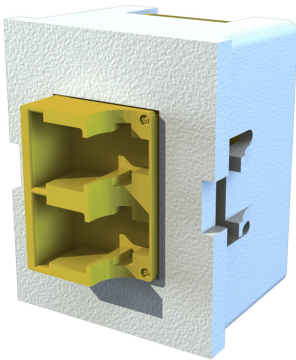

TracJack Module, Keyed Front Keyed Rear LC Duplex, Ceramic Lined, MM/SM, Flush Mount, Green  
Part No. KTJ-2FALC2CM

Legrand keyed LC multimode and single-mode modules provide the same ease of installation and high-quality performance as our line of standard LC modules. Up to thirteen keys/colors of modules and connectors are possible with unique physical keying configurations.

NOTE: The keyed connector and adapter colors must match, or the keying will prevent them from carrying the signal. LC Keyed connectors won't mate with standard LC adapters.

#### Technical Information

Adapter Front	Keyed	Compatibility	TracJack
Connector Type	LC Duplex	Adapter Rear	Keyed