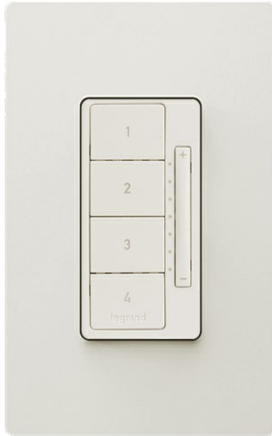

radiant Collection  
In-Wall RF Scene Controller, Light Almond  
Part No. LC2303LA

The radiant collection is a step up from the standard with simple, classic options in wiring devices, home automation controls and screwless wall plates that complement today's homes. The Scene Controller is an in-wall keypad that pairs with the Whole House Lighting Controller and installed RF Lighting Control devices to trigger preconfigured lighting scenes. Legrand's RF Lighting Control switches and dimmers also integrate with the Intuity home automation system by Legrand for unified control of lights, security, audio, and more. radiant Screwless Wall Plate not included. Check out the RF Lighting Control mobile app.

## Features & Benefits

Part of the radiant: collection.	Convenient in-wall control of four preconfigured lighting scenes
Up to 20 scene controllers can be paired to the LC7001 Whole House Lighting Controller	Easy-to-install with a home's existing wiring
Integrates with Legrand's Intuity and third party home automation systems	Patented 900 MHz communication protocol avoids interference with other 900 MHz devices, such as cordless phones and baby monitors
Fully compatible with the Adorne: Wi-Fi Ready lighting control devices	Requires the use of the Lighting Hub (LC7001) or Intuity Home Automation System to function.
Available in white, light almond and nickel colors	Voice activated control with Google Assistant and Amazon Alexa