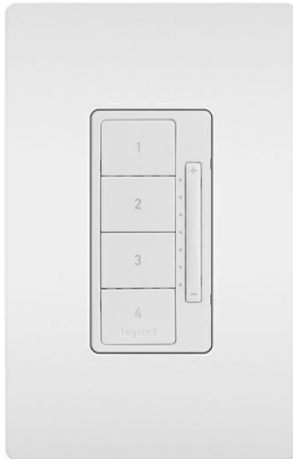

Legrand
In-Wall RF Scene Controller, White
Part No. LC2303WH

The radiant collection is a step up from the standard with simple, classic options in wiring devices, home automation controls and screwless wall plates that complement today's homes. The Scene Controller is an in-wall keypad that pairs with the Whole House Lighting Controller and installed RF Lighting Control devices to trigger preconfigured lighting scenes. Legrand's RF Lighting Control switches and dimmers also integrate with the Intuity home automation system by Legrand for unified control of lights, security, audio, and more. radiant Screwless Wall Plate not included. Check out the RF Lighting Control mobile app.

Features & Benefits

Part of the radiant: collection.	Convenient in-wall control of four preconfigured lighting scenes
Up to 20 scene controllers can be paired to the LC7001 Whole House Lighting Controller	Easy-to-install with a home's existing wiring
Integrates with Legrand's Intuity and third party home automation systems	Patented 900 MHz communication protocol avoids interference with other 900 MHz devices, such as cordless phones and baby monitors
Fully compatible with the Adorne: Wi-Fi Ready lighting control devices	Requires the use of the Lighting Hub (LC7001) or Intuity Home Automation System to function.
Available in white, light almond and nickel colors	Voice activated control with Google Assistant and Amazon Alexa

Specifications

General Info

Color	White
UPC Number	804428431565
Country Of Origin	China
Product Line	On-Q