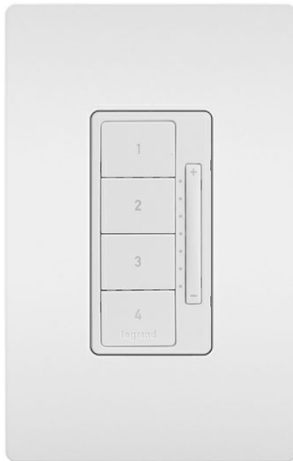

radiant Collection  
Discontinued | In-Wall RF Scene Controller, White | NO SUB  
Part No. LC2303WH

The radiant collection is a step up from the standard with simple, classic options in wiring devices, home automation controls and screwless wall plates that complement today's homes. The Scene Controller is an in-wall keypad that pairs with the Whole House Lighting Controller and installed RF Lighting Control devices to trigger preconfigured lighting scenes. Legrand's RF Lighting Control switches and dimmers also integrate with the Intuity home automation system by Legrand for unified control of lights, security, audio, and more. radiant Screwless Wall Plate not included. Check out the RF Lighting Control mobile app.

## Features & Benefits

- Part of the radiant: collection. Convenient in-wall control of four preconfigured lighting scenes
- Up to 20 scene controllers can be paired to the LC7001 Whole House Lighting Controller Easy-to-install with a home's existing wiring
- Integrates with Legrand's Intuity and third party home automation systems Patented 900 MHz communication protocol avoids interference with other 900 MHz devices, such as cordless phones and baby monitors
- Fully compatible with the adorne: Wi-Fi Ready lighting control devices Requires the use of the Lighting Hub (LC7001) or Intuity Home Automation System to function.
- Available in white, light almond and nickel colors Voice activated control with Google Assistant and Amazon Alexa