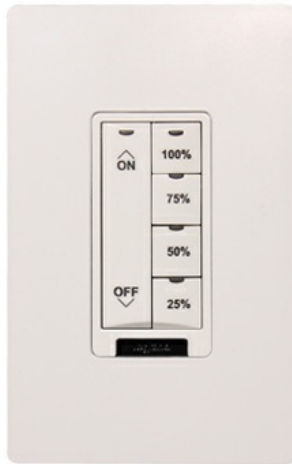

**Wattstopper**  
**Discontinued - DLM Pre-Engraved Wall Switch, 3-Button w/IR, ON/OFF w/Arrows, Grey**  
 Part No. LMSW-103-G-ENG2

LMSW-100 Series Digital Wall Switches are low voltage devices for energy-saving manual on/ off control of one or more loads from one or more locations. They are part of a Digital Lighting Management (DLM) system and can control any load(s) connected to DLM room controllers.

### 2-Button Wall Switch

LMSW-100 Series Digital Wall Switches are low voltage devices for energy-saving manual on/ off control of one or more loads from one or more locations

They are part of a Digital Lighting Management (DLM) system and can control any load(s) connected to DLM room controllers

### General Info

Product Line	Wattstopper	Color	Gray
Finish	Glossy	UPC Number	754182946129
Country Of Origin	China	Product Series	LMSW
Switch Type	Push	Number of Switches	3
Application Sector	Commercial	Standard	UL, cUL, FCC part 15, RoHS
Warranty Type	5-Year	Type	Switch

## Dimensions

---

Product Width US	1.8 in	Product Weight US	0.1861 lb
Product Volume US	19.845 cu in	Product Depth US	1.6 in
Product Height US	4.2 in		

---