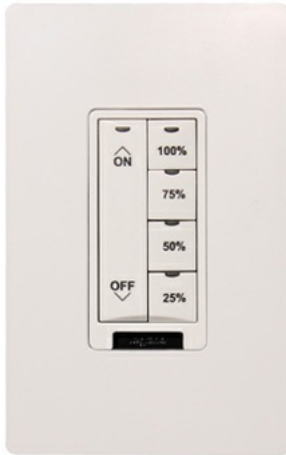

Wattstopper  
**Discontinued - SCENE SWITCH 5 ENGRAVED - ON OFF SCENES TEACHING - GRAY**  
Part No. LMSW-105-G-ENG4

LMSW-100 Series Digital Wall Switches are low voltage devices for energy-saving manual on/ off control of one or more loads from one or more locations. They are part of a Digital Lighting Management (DLM) system and can control any load(s) connected to DLM room controllers.

### 5-Button Wall Switch

LMSW-100 Series Digital Wall Switches are low voltage devices for energy-saving manual on/ off control of one or more loads from one or more locations

They are part of a Digital Lighting Management (DLM) system and can control any load(s) connected to DLM room controllers

### General Info

Product Line	Wattstopper	Color	Gray
Finish	Glossy	UPC Number	754182946228
Country Of Origin	China	Product Series	LMSW
Switch Type	Push	Number of Switches	5
Application Sector	Commercial	Standard	UL, cUL, FCC part 15, RoHS
Warranty Type	5-Year	Type	Switch

### Dimensions

---

Product Width US	1.8 in	Product Weight US	0.1861 lb
Product Volume US	19.845 cu in	Product Depth US	1.6 in
Product Height US	4.2 in		

---