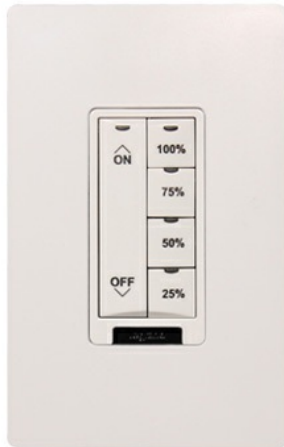

## Wattstopper

**Discontinued - SCENE SWITCH 5 ENGRAVED - ON OFF SCENES TEACHING - LT ALM**

Part No. LMSW-105-LA-ENG4

LMSW-100 Series Digital Wall Switches are low voltage devices for energy-saving manual on/ off control of one or more loads from one or more locations. They are part of a Digital Lighting Management (DLM) system and can control any load(s) connected to DLM room controllers.

### 5-Button Wall Switch

They are part of a Digital Lighting Management (DLM) system and can control any load(s) connected to DLM room controllers

Each button can control individual or multiple loads, or one scene

Customizable buttons with LED status indicators

Plug n' Go automatic configuration and Push n' Learn for personalization

LMSW-100 Series Digital Wall Switches are low voltage devices for energy-saving manual on/ off control of one or more loads from one or more locations

### Dimensions

---

Product Width US	1.8 in	Product Weight US	0.1861 lb
Product Volume US	19.845 cu in	Product Depth US	1.6 in
Product Height US	4.2 in		

---