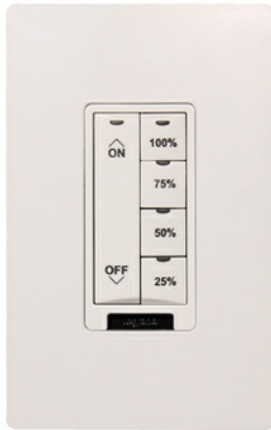

Wattstopper
Discontinued - DLM Pre-Eng Wall Switch, 8-Button, Four ON w/Arrows, Four OFF w/Arrows, Black
Part No. LMSW-108-B-ENG3

LMSW-100 Series Digital Wall Switches are low voltage devices for energy-saving manual on/off control of one or more loads from one or more locations. They are part of a Digital Lighting Management (DLM) system and can control any load(s) connected to DLM room controllers.

Features & Benefits

5-Button Wall Switch	LMSW-100 Series Digital Wall Switches are low voltage devices for energy-saving manual on/off control of one or more loads from one or more locations
They are part of a Digital Lighting Management (DLM) system and can control any load(s) connected to DLM room controllers	Low voltage pushbutton switches for control of multiple loads
Each button can control individual or multiple loads, or one scene	Plug to other components using Cat 5e cable and RJ45 connectors eliminating wiring errors
Customizable buttons with LED status indicators	IR transceiver for wireless configuration and remote control
Plug n' Go automatic configuration and Push n' Learn for personalization	

Specifications

General Info

Product Line	Wattstopper	Color	Black
Finish	Glossy	UPC Number	754182946600
Country Of Origin	China	Product Series	LMSW
Switch Type	Push	Number of Switches	8
Application Sector	Commercial	Standard	UL, cUL, FCC part 15, RoHS
Warranty Type	5-Year	Type	Switch