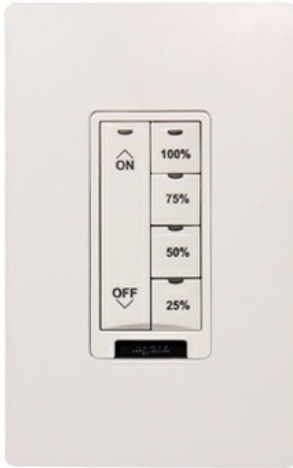

Wattstopper
Discontinued - DLM Pre-Eng Color Control Timer Switch, Grey
 Part No. LMTS-101-CCT-G-ENG1

The LMTS-101-CCT from Wattstopper allows building occupants to enjoy the benefits of Human Centric Lighting by automatically adjusting Correlated Color Temperature (CCT) on a scheduled cycle throughout the day. It can make any building environment feel more visually comfortable by automatically replicating the inviting feeling of natural daylight, but is especially well-suited for commercial offices, healthcare, and educational facilities. The interface is designed to work with light fixtures that are enabled for tunable white with Blanco and Araya logic modules (also from Wattstopper). Notes: Switches do not include face plates. Order decorator style plate separately.

Features & Benefits

Low Voltage CCT Timer Switch	The LMTS-101-CCT from Wattstopper allows building occupants to enjoy the benefits of Human Centric Lighting by automatically adjusting Correlated Color Temperature (CCT) on a scheduled cycle throughout the day. It can make any building environment feel more visually comfortable by automatically replicating the inviting feeling of natural daylight, but is especially well-suited for commercial offices, healthcare, and educational facilities. The interface is designed to work with light fixtures that are enabled for tunable white with Blanco and Araya logic modules (also from Wattstopper). Notes: Switches do not include face plates. Order decorator style plate separately.
Sleek single gang device fits decorator wall plates	Programming buttons hidden behind override button
Low-profile styling with the choice of five decorator colors and compatible with decorator wall plates	High resolution screen for all schedule entries
LED indicator for visibility in darkened rooms	Programmable button to manually control connected load or override the schedule