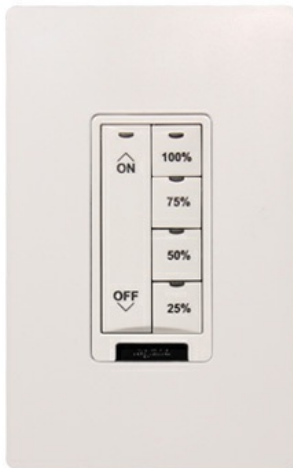

Wattstopper
Discontinued - DLM Pre-Eng Color Control Timer Switch, Red
 Part No. LMTS-101-CCT-R-ENG1

The LMTS-101-CCT from Wattstopper allows building occupants to enjoy the benefits of Human Centric Lighting by automatically adjusting Correlated Color Temperature (CCT) on a scheduled cycle throughout the day. It can make any building environment feel more visually comfortable by automatically replicating the inviting feeling of natural daylight, but is especially well-suited for commercial offices, healthcare, and educational facilities. The interface is designed to work with light fixtures that are enabled for tunable white with Blanco and Araya logic modules (also from Wattstopper). Notes: Switches do not include face plates. Order decorator style plate separately.

Features & Benefits

- Low Voltage CCT Timer Switch

The LMTS-101-CCT from Wattstopper allows building occupants to enjoy the benefits of Human Centric Lighting by automatically adjusting Correlated Color Temperature (CCT) on a scheduled cycle throughout the day. It can make any building environment feel more visually comfortable by automatically replicating the inviting feeling of natural daylight, but is especially well-suited for commercial offices, healthcare, and educational facilities. The interface is designed to work with light fixtures that are enabled for tunable white with Blanco and Araya logic modules (also from Wattstopper). Notes: Switches do not include face plates. Order decorator style plate separately.
- Sleek single gang device fits decorator wall plates

Programming buttons hidden behind override button
- Low-profile styling with the choice of five decorator colors and compatible with decorator wall plates

High resolution screen for all schedule entries
- LED indicator for visibility in darkened rooms