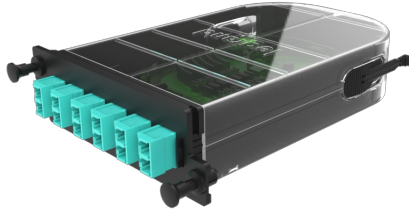

Ortronics  
Infinium Ultra M4 Splice Cassette, 12 Ribbon Fiber, LC Duplex, OM4  
Part No. M4LCD12-50ER3A1

Infinium M4 Splice Cassettes enable industry leading performance, fast field termination, and provide cable management within the housing. The Splice Cassettes are designed for use with Single-Mode (OS2) or Multimode (OM4/OM5) Fiber, Houses 12-24 fibers and are available in LC Duplex or LC Quad port configurations. Compatible with Infinium HD-E Rack Mount Fiber Enclosure with M4 Drawer Face.

## Features & Benefits

Flexible Install: Mount from the front or the rear of an enclosure or panel

Clear Top: Enables fast and easy fault identification

Front or Rear Mounting: Simplify installation by mounting from the front or rear of the enclosure panel

Compact: These Splice cassettes provide a very compact splicing solution

Flexible Install: Mount from the front or rear of an enclosure or panel

### Dimensions

Product Width US	3.45 in	Product Depth US	4.77 in
Product Height US	1.14 in		