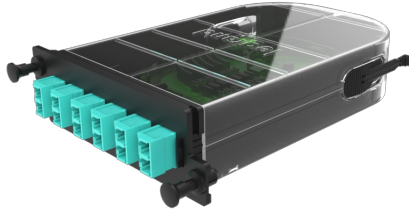

Ortronics
Infinium Ultra M4 Splice Cassette, 12 Ribbon Fiber, LC Duplex, OM4
Part No. M4LCD12-50ER3A1

Infinium M4 Splice Cassettes enable industry leading performance, fast field termination, and provide cable management within the housing. The Splice Cassettes are designed for use with Single-Mode (OS2) or Multimode (OM4/OM5) Fiber, Houses 12-24 fibers and are available in LC Duplex or LC Quad port configurations. Compatible with Infinium HD-E Rack Mount Fiber Enclosure with M4 Drawer Face.

Features & Benefits

Flexible Install

Mount from the front or the rear of an enclosure or panel

Clear Top

Enables fast and easy fault identification

Front or Rear Mounting

Simplify installation by mounting from the front or rear of the enclosure panel

Patented Splice Management

Simplify Splicing and fiber management outside of the cassette with the removable fiber splice manager

Installation Convenience

Do all splicing and managing work outside the enclosure

Compact

These Splice cassettes provide a very compact splicing solution

Flexible Install

Mount from the front or rear of an enclosure or panel

Specifications

General Info

Product Line	Ortronics	UPC Number	662875027058
Country Of Origin	United States		