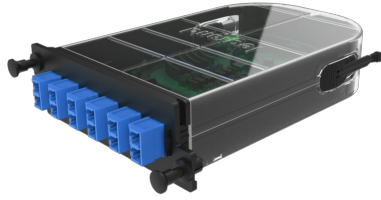

Ortronics
Infinium Core M4 Splice Cassette, 12 Ribbon Fiber, SC Duplex, SM, OS2
Part No. M4SCD12-09R1A1

Infinium M4 SC Splice Cassettes enable industry leading performance, fast field termination, and provide cable management within the housing. The Splice Cassettes are designed for use with Single-Mode (OS2) or Multimode (OM4/OM5) Fiber, Houses 12-24. Compatible with Infinium HD-E Rack Mount Fiber Enclosure with M4 Drawer Face.

Features & Benefits

Mounts from either the front or rear of the enclosure or panel

Tier 1 performance characteristics for insertion and return loss

Specifications

General Info

Product Line	Ortronics	UPC Number	662875027164
Country Of Origin	China		

Dimensions

Product Width US	4.19 in	Product Depth US	6.15 in
Product Height US	1.24 in		