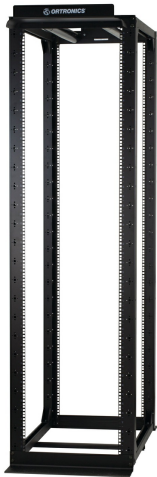

Mighty Mo 20 Adjustable 4-Post Rack, 42"D adjustable, 7'H, 45 RU, Tapped Rails, White
Part No. MM20742ADJ12-W

Mighty Mo 20 4-post racks provide greater flexibility and optimum efficiency in any data center. The adjustable rack allows all 4 mounting rails to be adjusted even after the rack has been fastened to the floor. Front and rear waterfalls allow for equipment patching and server patching. All styles of Mighty Mo 20 vertical managers can be mounted front or rear and airflow baffles can be mounted to manage the airflow of side breathing equipment.