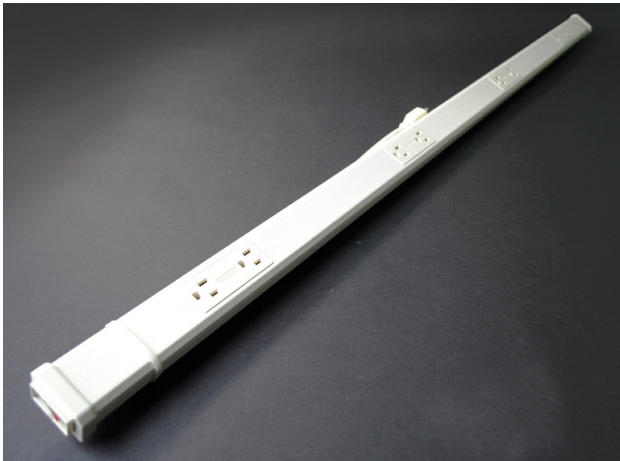

Wiremold
Plug-In Outlet Center Unit / Polymeric/120V/15A/48 long/8 O/L /6' cord
Part No. NM20-C4

Eight (4 duplex) outlets, nonmetallic housing with ivory finish. 6' (1.8m) cord. Length 48" (1.2m). Receptacle center-to-center 12" (305mm).

Specifications

General Info

UPC Number	786776520408	Country Of Origin	United States
Product Line	Wiremold	Application Sector	Commercial
Type	Plugmold	Number of Receptacles	4

Standard

cULus Listed Base & Blank Cover: File E90378 Guide RJBT. Multioutlet Assemblies: File E15191 Guide PVGT. Fittings: File E90377 GuideRJPR. Base & Blank Cover & Plugmold Series w/Snapcoil Harness: Meets Article 386 of NEC. Meets Section 12-3032 of CEC. Plugmold Wired Sections: Meets Article 380 of NEC. Meets Section 12-3032 of CEC.