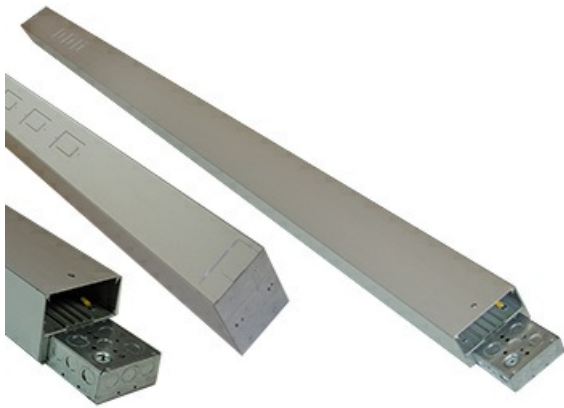

Wiremold  
NP800 - Jumbo Power Poles  
Part No. NP800C-10-2B

Two-compartment large capacity pole. Furnished unwired without outlets. Box ended with industry sized knockouts. Standard heights: 10' 2" (3.1m) (NP800C-10-2B), 12' 8" 3.9m) (NP800C-12-8B), 15' 2" (4.6m) (NP800C-15-2B)

## Features & Benefits

Two-compartment large capacity pole. Furnished unwired without outlets. Box ended with industry sized knockouts. Standard heights: 10' 2" (3.1m) (NP800C-10-2B), 12' 8" 3.9m) (NP800C-12-8B), 15' 2" (4.6m) (NP800C-15-2B)

### General Info

Product Line	Wiremold	Color	Silver
UPC Number	786776008302	Country Of Origin	United States
Product Series	Aluminum Tele-Power	Application Sector	Commercial
Standard	cULus Listed, Multioutlet Assemblies: File E15191, E178348	Type	Pole

### Dimensions

Product Width US	5.0 in	Product Weight US	33.32 lb
Product Height US	122.0 in		