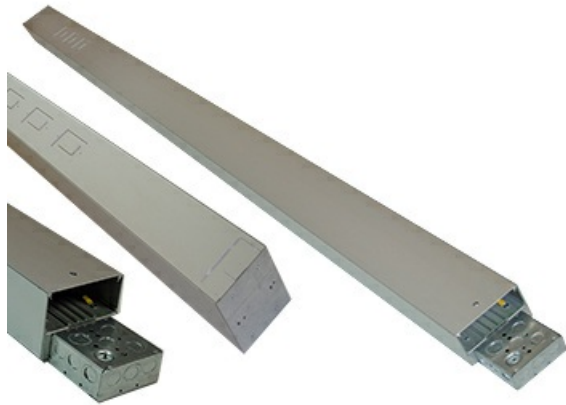

Wiremold
NP800 - Jumbo Power Poles
Part No. NP800C-12-8B

Two-compartment large capacity pole. Furnished unwired without outlets. Box ended with industry sized knockouts. Standard heights: 10' 2" (3.1m) (NP800C-10-2B), 12' 8" (3.9m) (NP800C-12-8B), 15' 2" (4.6m) (NP800C-15-2B)

Specifications

General Info

UPC Number	786776008319	Country Of Origin	United States
------------	--------------	-------------------	---------------

Product Line	Wiremold	Standard	cULus Listed Multioutlet Assemblies: File E15191, E178348 Guide PVGT. Raceway Fittings: File E41751 Guide RJPR. Accessories: File E53857 Guide RVUR Meets Article 380 & 386 of NEC.
--------------	----------	----------	---