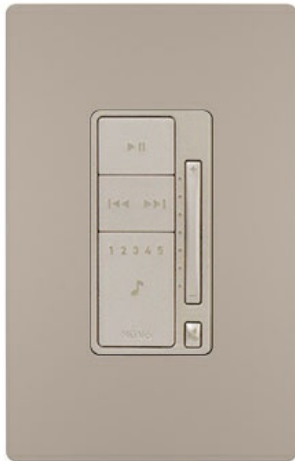

Nuvo
P10 Keypad, Nickel
Part No. NVP10NI

The NuVo P10 Keypad offers convenient in-wall control of core functions of a single zone of any Player Portfolio system. The P10 offers users easy command of Volume, Mute, Play, and Pause, as well as Next/Previous track navigation, and with additional access to five system preset Favorites. With its sleek backlit design, available color options (white, light almond, and nickel), and single-gang architecture, the P10 pairs simplicity with style. The P10 works in harmony with the NuVo Player app to keep both control methods in perfect sync, and is powered by a single RJ45 PoE connection.

Features & Benefits

- Available in White, Light Almond, and Nickel
- Convenient in-wall control of Play, Pause, Volume, Mute, and Track Skip
- Dimmable white LED backlit keypad
- Favorite button recall quickly jumps to top five preset sources
- Single wire connectivity via POE
- Sleek single-gang design for unobtrusive wall placement