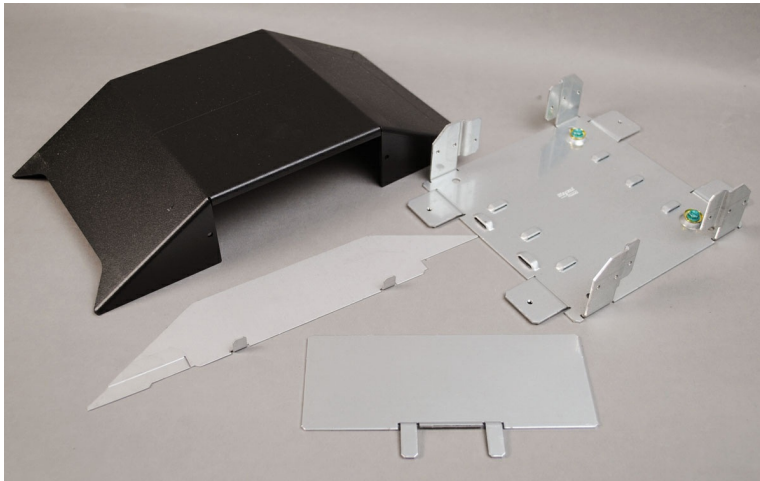

**Wiremold**  
**Wiremold OFR Series Overfloor Raceway 2-Gang Box**  
Part No. OFR48-2

Wiremold OFR Series Overfloor Raceway System provides four-channels of capacity and access to a wide range of power, communications, and A/V connectivity options in the smallest, lowest, narrowest, ADA compliant profile available in overfloor raceway systems. This system installs over existing floor coverings and is both tamper-resistant and installer-friendly, making it an ideal solution for relocatable or permanent installations where access through floors and ceilings is not an option.

### General Info

Product Line	Wiremold	Color	Black
UPC Number	786776175165	Country Of Origin	Mexico
Application Sector	Commercial	Standard	cETLus Listed Surface Metal Raceway: Report Number G100217061CRT-001
Type	Raceway		

### Dimensions

Product Width US	13.0 in	Product Weight US	4.0 lb
Product Volume US	204.75 cu in	Product Depth US	7.0 in
Product Height US	2.25 in		