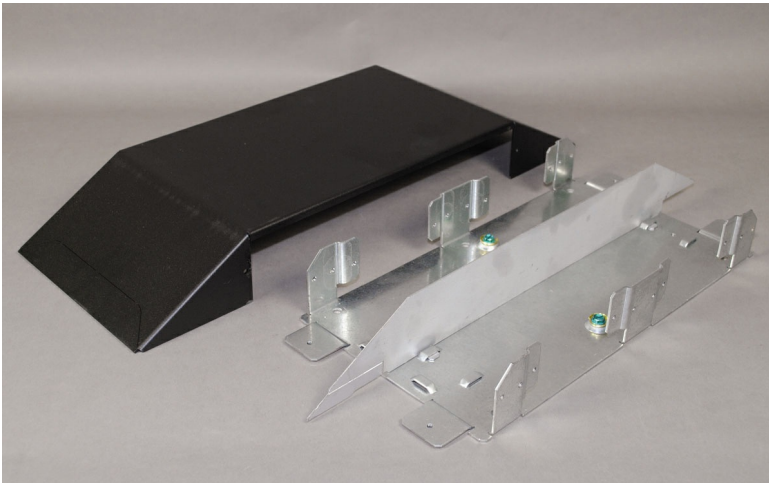

Wiremold
Wiremold OFR Series Overfloor Raceway 4-Gang Box
Part No. OFR48-4

Wiremold OFR Series Overfloor Raceway System provides four-channels of capacity and access to a wide range of power, communications, and A/V connectivity options in the smallest, lowest, narrowest, ADA compliant profile available in overfloor raceway systems. This system installs over existing floor coverings and is both tamper-resistant and installer-friendly, making it an ideal solution for relocatable or permanent installations where access through floors and ceilings is not an option.

Features & Benefits

This product meets the material restrictions of RoHS

Specifications

General Info

Product Line	Wiremold	Color	Black
UPC Number	786776175172	Country Of Origin	Mexico
Application Sector	Commercial	Standard	cETLus Listed Surface Metal Raceway: Report Number G100217061CRT-001
Type	Raceway		

Dimensions

Product Width US	18.5 in	Product Weight US	4.5 lb
Product Volume US	291.38 cu in	Product Depth US	7.0 in
Product Height US	2.25 in		

Listing Agencies / 3rd Party Agencies

ETL Listed	Yes	ETL ListingNumber	G100217061CRT-001
------------	-----	-------------------	-------------------