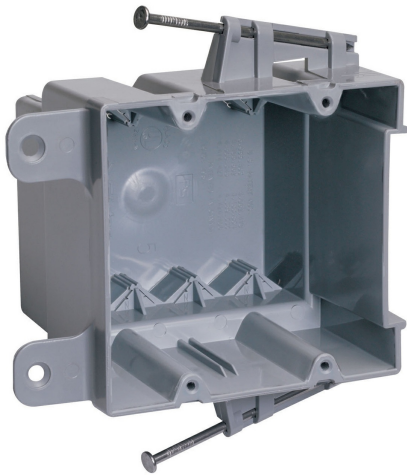

Pass and Seymour
Switch and Outlet Box
Part No. P235RAC

Two-Gang Switch and Outlet Box with captive mounting nails on each end and threaded mounting holes. It has four Auto/Clamps on each end. It is made with durable, impact-resistant thermoplastic. It is easy to install with a rectangular cutout. 100 pack.

Features & Benefits

Innovative extras that cut installation time.

Specifications

General Info

Product Line	Pass & Seymour	Color	Gray
UPC Number	785007207453	Country Of Origin	United States
Construction	Thermoplastic	Standard	UL Listed

Dimensions

Cubic Capacity	35 cu in
----------------	----------

Additional Information

Product Environmental Profile	Yes
-------------------------------	-----

Technical Information

Cable Entry	No in	Number of Outlets	2
-------------	-------	-------------------	---