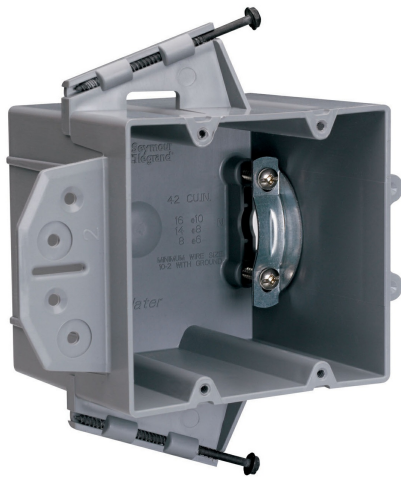

**Pass and Seymour  
Range and Dryer Box**  
Part No. P242SRD

Range or Dryer Box with captive Mounting Screws on Each End. 1/2-inch offset for wood or steel stud mounting with metal cable clamp. 12 pack.

## Features & Benefits

Auto/Clamps on each end eliminate the need for separate cable clamps.

Easy installation, rectangular cutout.

Location ribs enable the installer to quickly and accurately maintain a 1/2 inch offset.

Constructed of impact-resistant thermoplastic.