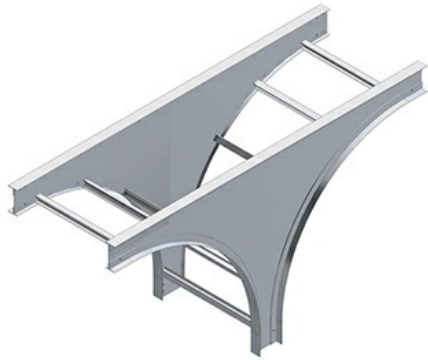

**Cablofil**  
SB-7A-TD24-24 AL 7H VERT TEE DWN 24R 24W  
Part No. P320137

Choose from an extensive selection of metallic ladder tray with a variety of rung and bottom styles to choose from. Finishes include steel, 304L and 316L stainless steel to meet the needs of any application. Rail heights range from 4" to 7" and width sizes are available up to 36".

#### Dimensions

Product Volume US	30.606 cu ft	Product Width US	25.5 in
Product Height US	34.0 in	Product Weight US	37.332 lb
Product Depth US	61.0 in		