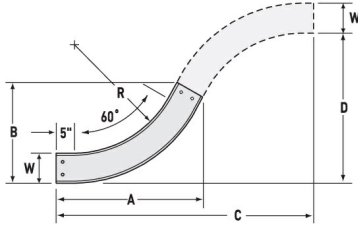

Aluminum cable channel is perfect for industrial installations with limited cables. Ribbed Splices are stronger and allow for longer spans. Optional snap in hardware speeds up installation.

Features & Benefits

Strong and easy to install aluminum construction

Specifications

General Info

Product Line	Cablofil	Finish	Aluminum
UPC Number	800388475120	Country Of Origin	Mexico

Dimensions

Product Width US	4.0 in	Product Weight US	3.004 lb
Product Height US	1.75 in		