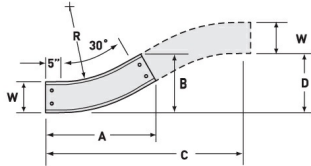

Cablofil
CCS-A-30HB36-06 AL 6W 30 SLD 36R HB
Part No. P400047

Aluminum cable channel is perfect for industrial installations with limited cables. Ribbed Splices are stronger and allow for longer spans. Optional snap in hardware speeds up installation.

Features & Benefits

Strong and easy to install aluminum construction

Specifications

General Info

Product Line	Cablofil	Finish	Aluminum
UPC Number	800388475304	Country Of Origin	Mexico

Dimensions

Product Width US	6.0 in	Product Weight US	2.15 lb
Product Height US	1.75 in		