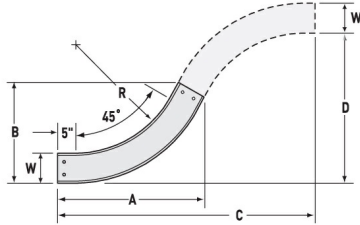

Aluminum cable channel is perfect for industrial installations with limited cables. Ribbed Splices are stronger and allow for longer spans. Optional snap in hardware speeds up installation.

Features & Benefits

Strong and easy to install aluminum construction

Specifications

General Info

Product Line	Cablofil	Finish	Aluminum
UPC Number	800388475397	Country Of Origin	Mexico

Dimensions

Product Width US	4.0 in	Product Weight US	2.331 lb
Product Height US	1.75 in		