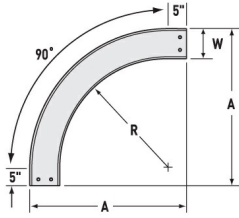

Cablofil
CCS-A-90VI36-04 AL 4W 90 SLD 36R VI
Part No. P400074

Aluminum cable channel is perfect for industrial installations with limited cables. Ribbed Splices are stronger and allow for longer spans. Optional snap in hardware speeds up installation.

Features & Benefits

Strong and easy to install aluminum construction

Specifications

General Info

Product Line	Cablofil	Finish	Aluminum
UPC Number	800388475571	Country Of Origin	Mexico

Dimensions

Product Width US	4.0 in	Product Weight US	4.246 lb
Product Height US	1.75 in		