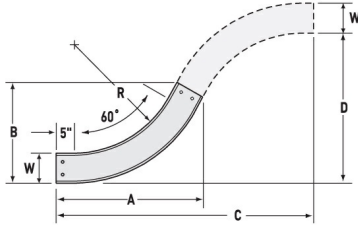

Aluminum cable channel is perfect for industrial installations with limited cables. Ribbed Splices are stronger and allow for longer spans. Optional snap in hardware speeds up installation.

Features & Benefits

Strong and easy to install aluminum construction

Specifications

General Info

Product Line	Cablofil	Finish	Aluminum
UPC Number	800388475601	Country Of Origin	Mexico

Dimensions

Product Width US	4.0 in	Product Weight US	2.965 lb
Product Height US	1.75 in		