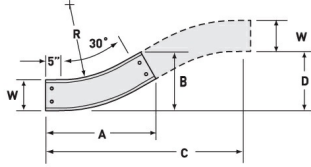

Cablofil
CCS-A-30VI36-04 AL 4W 30 SLD 36R VI
Part No. P400083

Aluminum cable channel is perfect for industrial installations with limited cables. Ribbed Splices are stronger and allow for longer spans. Optional snap in hardware speeds up installation.

Features & Benefits

Strong and easy to install aluminum construction

Specifications

General Info

Product Line	Cablofil	Finish	Aluminum
UPC Number	800388475663	Country Of Origin	Mexico

Dimensions

Product Width US	4.0 in	Product Weight US	1.685 lb
Product Height US	1.75 in		