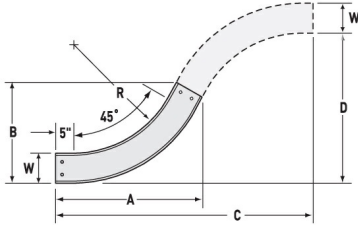

Aluminum cable channel is perfect for industrial installations with limited cables. Ribbed Splices are stronger and allow for longer spans. Optional snap in hardware speeds up installation.

Features & Benefits

Strong and easy to install aluminum construction

Specifications

General Info

Product Line	Cablofil	Finish	Aluminum
UPC Number	800388475755	Country Of Origin	Mexico

Dimensions

Product Width US	6.0 in	Product Weight US	2.87 lb
Product Height US	1.75 in		