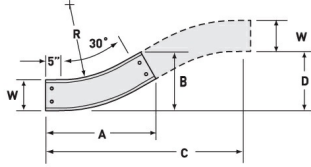

Cablofil
CCS-A-30VI36-06 AL 6W 30 SLD 36R VI
Part No. P400095

Aluminum cable channel is perfect for industrial installations with limited cables. Ribbed Splices are stronger and allow for longer spans. Optional snap in hardware speeds up installation.

Features & Benefits

Strong and easy to install aluminum construction

Specifications

General Info

Product Line	Cablofil	Finish	Aluminum
UPC Number	800388475786	Country Of Origin	Mexico

Dimensions

Product Width US	6.0 in	Product Weight US	2.087 lb
Product Height US	1.75 in		